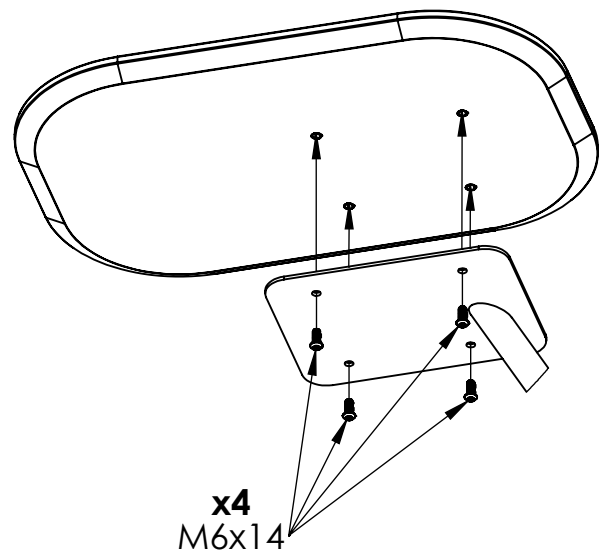

M6x70

Efter detta steg, drag åt alla skruvar.
After this step, tighten all screws.

3