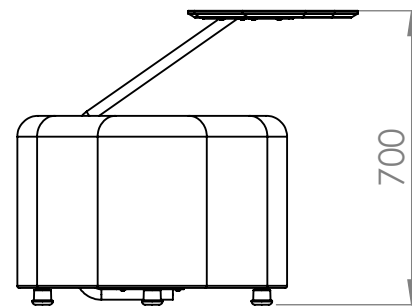

REVISIONS			
REV.	DESCRIPTION	DATE	BY

RomboTable is bought separately.

 GÖTESSONS	
Art.nr. 647161	Name RomboSeat for RomboTable
Last saved by Jonathan	Last saved 2021-10-29
Created by Jonathan	Created date 2021-10-27
Material	Rev
Scale 1:18	Page 1/1
Format A4	