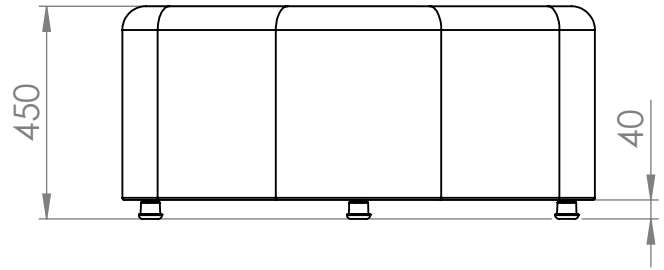

REVISIONS			
REV.	DESCRIPTION	DATE	BY

GÖTESSONS			
Art.nr. 647160		Name RomboSeat	
Last saved by Jonathan	Last saved 2021-10-29	Material	Rev
Created by Jonathan	Created date 2021-10-29		Format A4
		Scale 1:16	Page 1/1