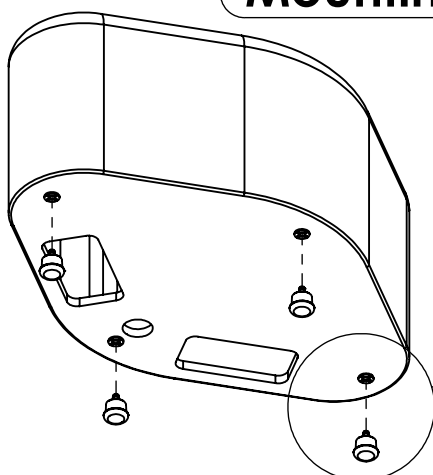

**Mounting instruction
RomboSeat**

Innehåll RomboSeat

Content RomboSeat

x1

x4

Monteringsanvisning RomboSeat

Mounting instruction RomboSeat

x4

Innehåll RomboScreen Content RomboScreen

Monteringsanvisning RomboScreen Mounting instruction RomboScreen

Undersida Bottom view

Lägg RomboScreen på golvet innan montering börjar.
Montera RomboScreen på RomboSeat genom att skruva fast den inifrån RomboSeat. Montera alla skruvarna innan du drar åt dem.
Start with putting the RomboScreen on the floor.
Fix RomboScreen to RomboSeat with screws from the inside of the RomboSeat.
Mount all the screws before tightening.