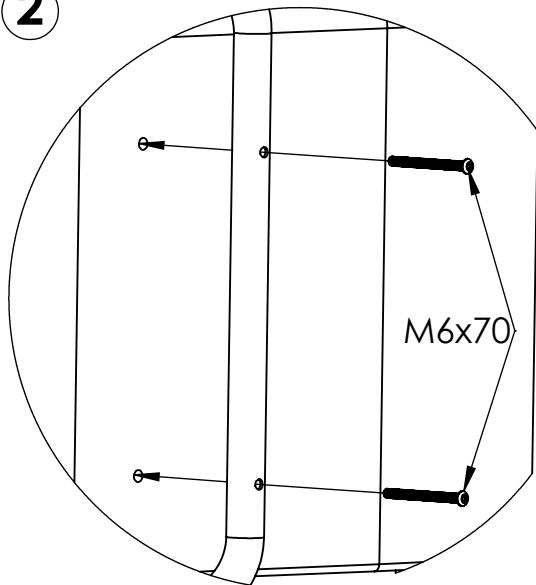

Innehåll RomboTable
Content RomboTable

x1

x1

x2
M6x70

x1

x6
M6x25

x4
M6x14

1

Monteringsanvisning RomboTable
Mounting instruction RomboTable

x6
M6x25

Drag ej åt skruvarna.
 Do not tighten the screws.

2

M6x70

Efter detta steg, drag åt alla skruvar.
 After this step, tighten all screws.

Laminate: ash, oak, walnut, black, white

Textile:

Measure: W 1000 H 450 D 650 Seat height: 450

Table: RomboTable

Screen: RomboScreen

ARTICLES

ART. NO	SIZE / DESCRIPTION	W:	H:	D:
647160-	RomboSeat free seating	1000	450	650
647161-	RomboSeat to RomboTable	1000	450	650
647162-	RomboSeat to RomboTable & RomboScreen	1000	450	650
647163-	RomboScreen	1000	1130	250