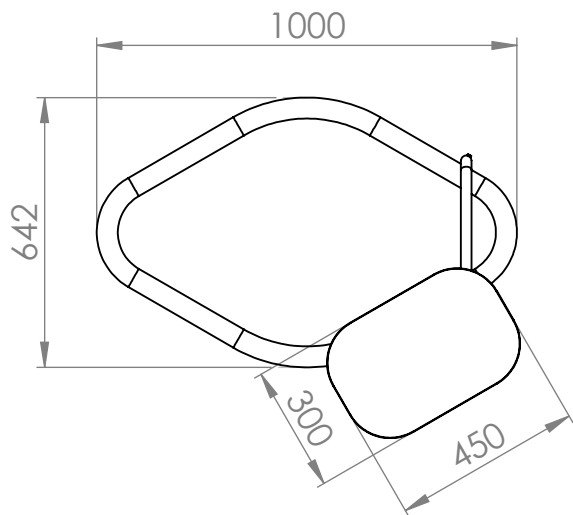

REVISIONS			
REV.	DESCRIPTION	DATE	BY

 GÖTESSONS			
Art.nr. 647160		Name RomboSeat	
Last saved by Jonathan	Last saved 2021-10-29	Material	Rev
Created by Jonathan	Created date 2021-10-29		Format A4
		Scale 1:16	Page 1/1

REVISIONS			
REV.	DESCRIPTION	DATE	BY

RomboTable is bought separately.

 GÖTESSONS	
Art.nr. 647161	Name RomboSeat for RomboTable
Last saved by Jonathan	Last saved 2021-10-29
Created by Jonathan	Created date 2021-10-27
Material	Rev
Scale 1:18	Page 1/1
Format A4	

These measurements refer to the frame work and do not include upholstery, seam or zip

Tolerances (mm)			
Dimension			Deviation
(1)	-	20	±0,2
(20)	-	50	±0,5
(50)	-	200	±1,0
(200)	-		±2,0

Section view of RomboScreen

Laminate: ash, oak, walnut, black, white

Textile:

Measure: W 1000 H 450 D 650 Seat height: 450

Table: RomboTable

Screen: RomboScreen

ARTICLES

ART. NO	SIZE / DESCRIPTION	W:	H:	D:
647160-	RomboSeat free seating	1000	450	650
647161-	RomboSeat to RomboTable	1000	450	650
647162-	RomboSeat to RomboTable & RomboScreen	1000	450	650
647163-	RomboScreen	1000	1130	250