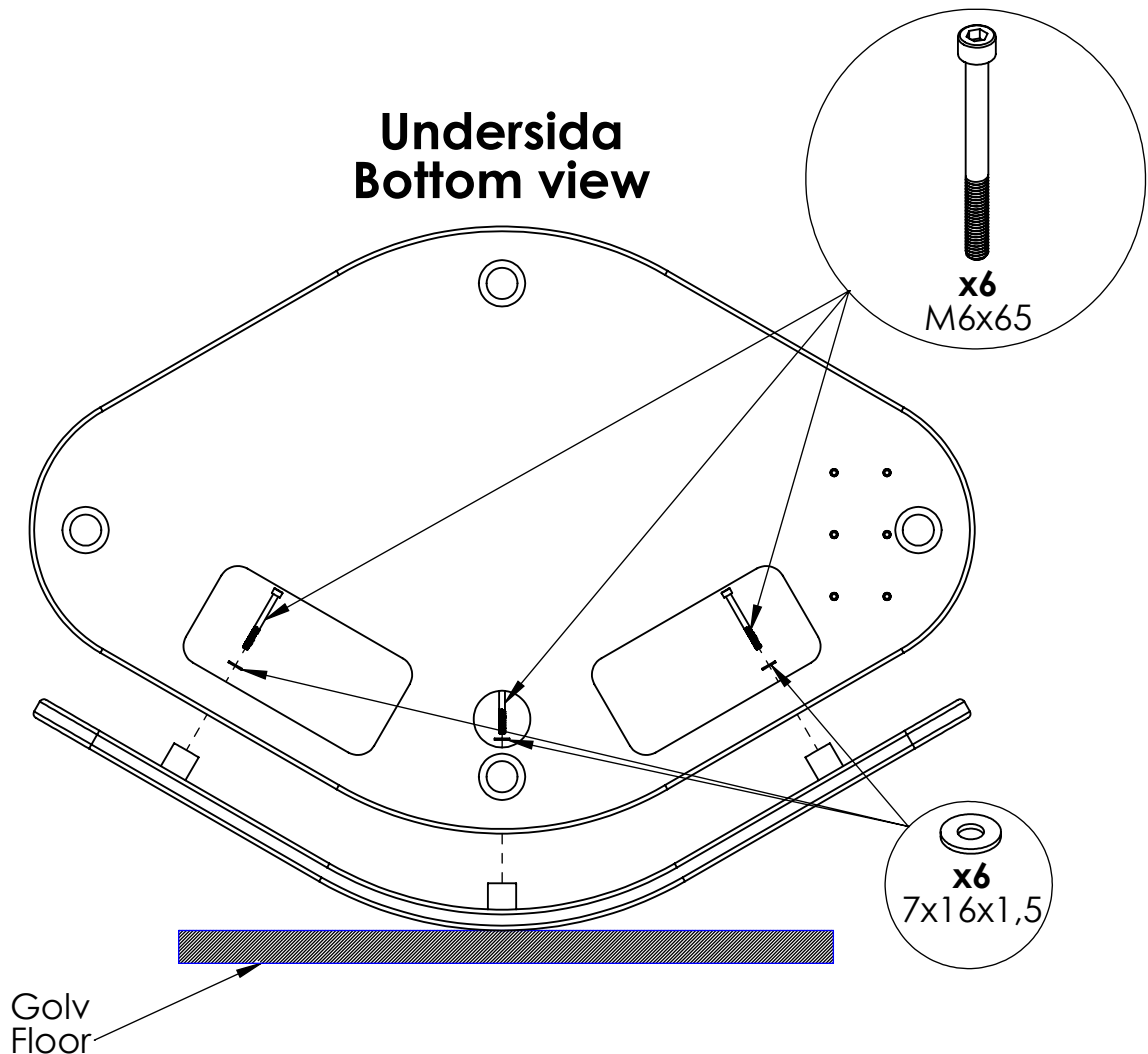

Monteringsanvisning RomboScreen Mounting instruction RomboScreen

Undersida Bottom view

Lägg RomboScreen på golvet innan montering börjar.
Montera RomboScreen på RomboSeat genom att skruva fast den inifrån RomboSeat. Montera alla skruvarna innan du drar åt dem.
Start with putting the RomboScreen on the floor.
Fix RomboScreen to RomboSeat with screws from the inside of the RomboSeat.
Mount all the screws before tightening.