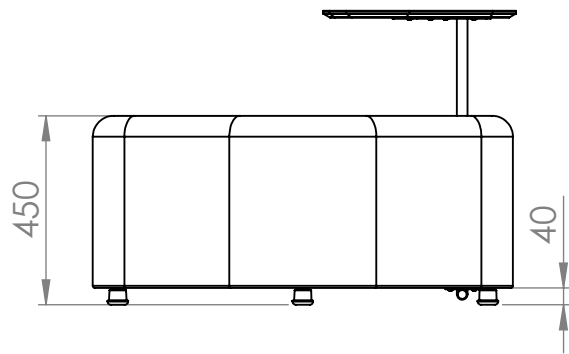

REVISIONS			
REV.	DESCRIPTION	DATE	BY

RomboTable is bought separately.

 GÖTESSONS	
Art.nr. 647161	Name RomboSeat for RomboTable
Last saved by Jonathan	Last saved 2021-10-29
Created by Jonathan	Created date 2021-10-27
Material	Rev
Scale 1:18	Page 1/1
Format A4	

Laminate: ash, oak, walnut, black, white

Textile:

Measure: W 1000 H 450 D 650 Seat height: 450

Table: RomboTable

Screen: RomboScreen

ARTICLES

ART. NO	SIZE / DESCRIPTION	W:	H:	D:
647160-	RomboSeat free seating	1000	450	650
647161-	RomboSeat to RomboTable	1000	450	650
647162-	RomboSeat to RomboTable & RomboScreen	1000	450	650
647163-	RomboScreen	1000	1130	250