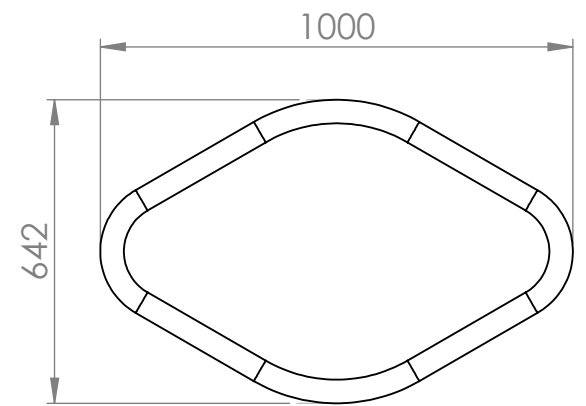

REVISIONS			
REV.	DESCRIPTION	DATE	BY

 GÖTESSONS			
Art.nr. 647160		Name RomboSeat	
Last saved by Jonathan	Last saved 2021-10-29	Material	Rev
Created by Jonathan	Created date 2021-10-29		Format A4
		Scale 1:16	Page 1/1

REVISIONS			
REV.	DESCRIPTION	DATE	BY

RomboTable is bought separately.

 GÖTESSONS	
Art.nr. 647161	Name RomboSeat for RomboTable
Last saved by Jonathan	Last saved 2021-10-29
Created by Jonathan	Created date 2021-10-27
Material	Rev
Scale 1:18	Page 1/1
Format A4	

These measurements refer to the frame work and do not include upholstery, seam or zip

Tolerances (mm)			
Dimension			Deviation
(1)	-	20	±0,2
(20)	-	50	±0,5
(50)	-	200	±1,0
(200)	-		±2,0

Section view of RomboScreen

Laminate: ash, oak, walnut, black, white

Textile:

Measure: W 1000 H 450 D 650 Seat height: 450

Table: RomboTable

Screen: RomboScreen

ARTICLES

ART. NO	SIZE / DESCRIPTION	W:	H:	D:
647160-	RomboSeat free seating	1000	450	650
647161-	RomboSeat to RomboTable	1000	450	650
647162-	RomboSeat to RomboTable & RomboScreen	1000	450	650
647163-	RomboScreen	1000	1130	250