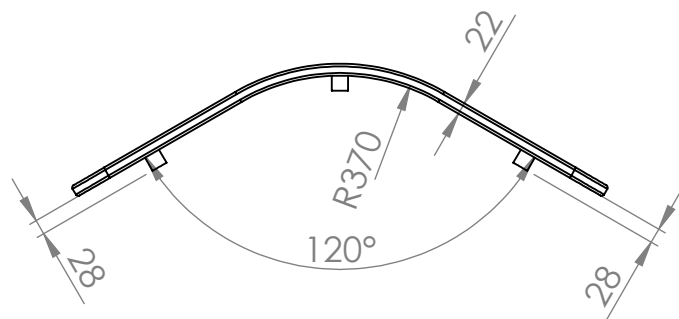

These measurements refer to the frame work and do not include upholstery, seam or zip

Tolerances (mm)			
Dimension			Deviation
(1)	-	20	±0,2
(20)	-	50	±0,5
(50)	-	200	±1,0
(200)	-		±2,0

Section view of RomboScreen

Laminate: ash, oak, walnut, black, white

Textile:

Measure: W 1000 H 450 D 650 Seat height: 450

Table: RomboTable

Screen: RomboScreen

ARTICLES

ART. NO	SIZE / DESCRIPTION	W:	H:	D:
647160-	RomboSeat free seating	1000	450	650
647161-	RomboSeat to RomboTable	1000	450	650
647162-	RomboSeat to RomboTable & RomboScreen	1000	450	650
647163-	RomboScreen	1000	1130	250