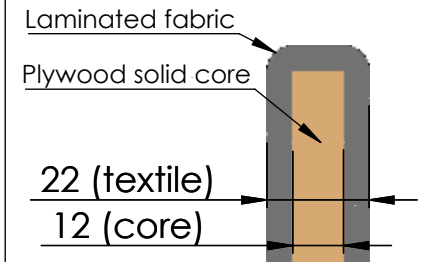

These measurements refer to the frame work and do not include upholstery, seam or zip

Tolerances (mm)			
Dimension			Deviation
(1)	-	20	±0,2
(20)	-	50	±0,5
(50)	-	200	±1,0
(200)	-		±2,0

Section view of RomboScreen