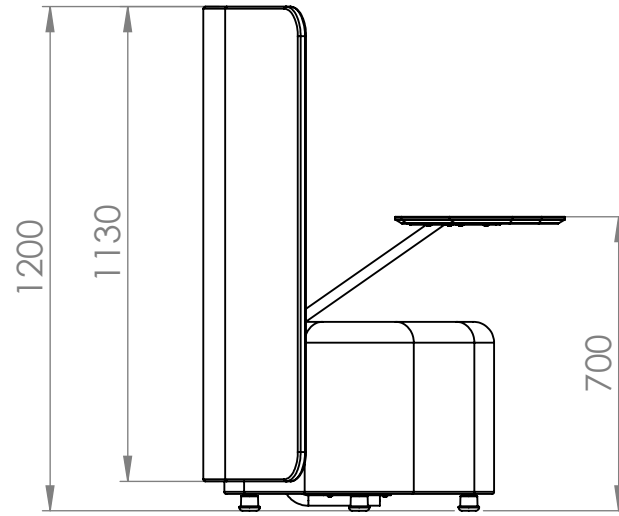

REVISIONS			
REV.	DESCRIPTION	DATE	BY