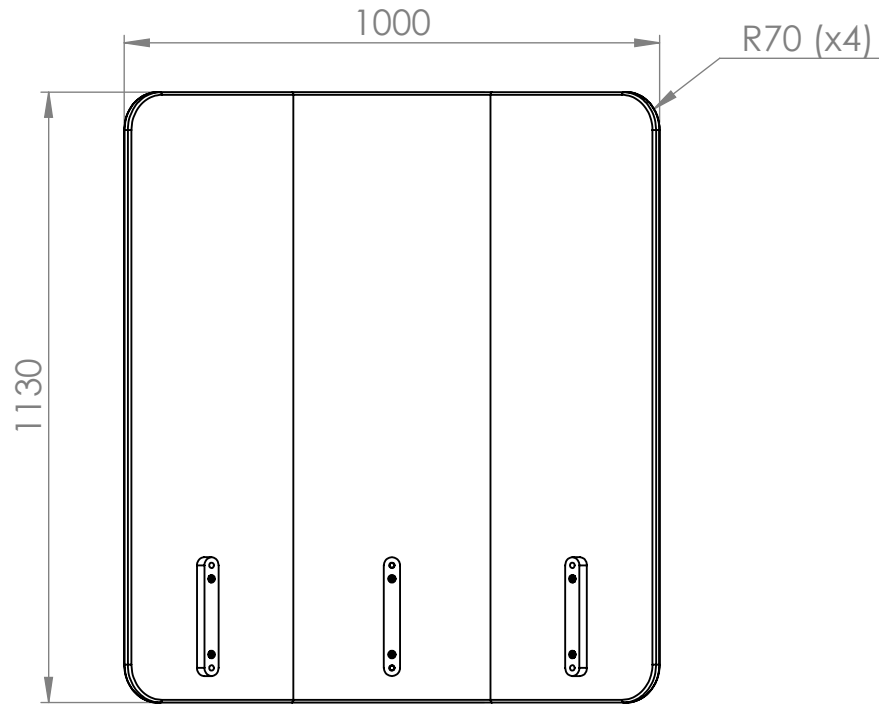

These measurements refer to the frame work and do not include upholstery, seam or zip

Tolerances (mm)			
Dimension			Deviation
(1)	-	20	±0,2
(20)	-	50	±0,5
(50)	-	200	±1,0
(200)	-		±2,0

Section view of RomboScreen

Laminate: ash, oak, walnut, black, white

Textile:

Measure: W 1000 H 450 D 650 Seat height: 450

Table: RomboTable

Screen: RomboScreen

ARTICLES

ART. NO	SIZE / DESCRIPTION	W:	H:	D:
647160-	RomboSeat free seating	1000	450	650
647161-	RomboSeat to RomboTable	1000	450	650
647162-	RomboSeat to RomboTable & RomboScreen	1000	450	650
647163-	RomboScreen	1000	1130	250