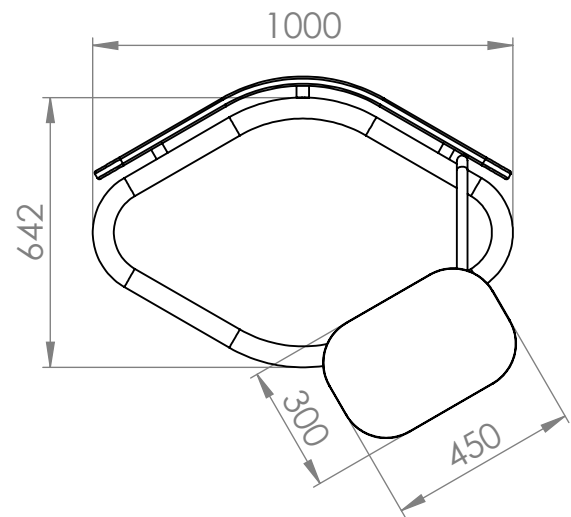

REVISIONS			
REV.	DESCRIPTION	DATE	BY