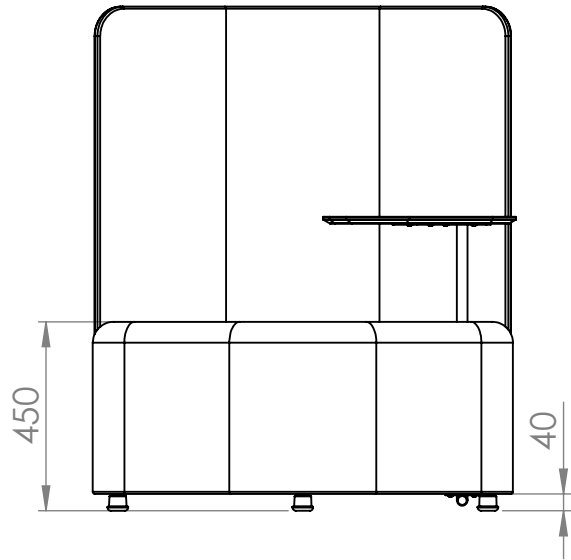

REVISIONS			
REV.	DESCRIPTION	DATE	BY