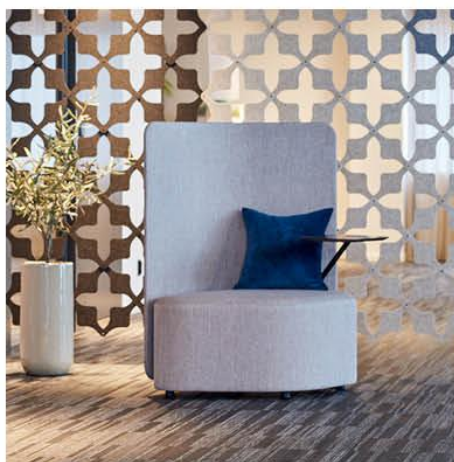

3

x4
M6x14

ROMBOSEAT

A stylish seating furniture that makes it easy to decorate thanks to its unique shape. The seating furniture can be ordered: freestanding, with table, screen or with both table and screen. Designed by Henrik Kjellberg and Jon Lindström from o4i Design Studio.