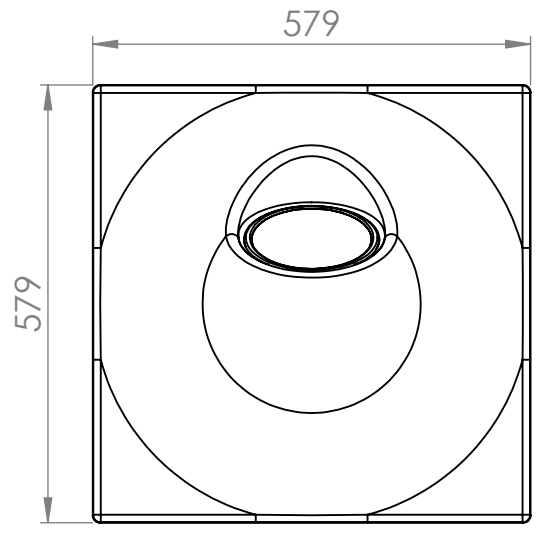

REVISIONS			
REV.	DESCRIPTION	DATE	BY

Plastic pot for plants

		<b>GÖTESSONS</b>			
Art.nr. 121210		Name PlantPanel			
Last saved by <b>Jonathan</b>	Last saved <b>2021-10-21</b>	Material <b>Felt</b>	Rev	Format <b>A4</b>	
Created by <b>Jonathan</b>	Created date <b>2021-10-14</b>		Scale <b>1:10</b>	Page <b>1/1</b>	