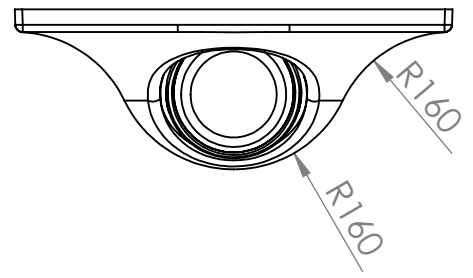

REVISIONS			
REV.	DESCRIPTION	DATE	BY

Plastic pot for plants

		<b>GÖTESSONS</b>			
Art.nr. 121210		Name PlantPanel			
Last saved by <b>Jonathan</b>	Last saved <b>2021-10-21</b>	Material <b>Felt</b>	Rev	Format <b>A4</b>	
Created by <b>Jonathan</b>	Created date <b>2021-10-14</b>		Scale <b>1:10</b>	Page <b>1/1</b>	