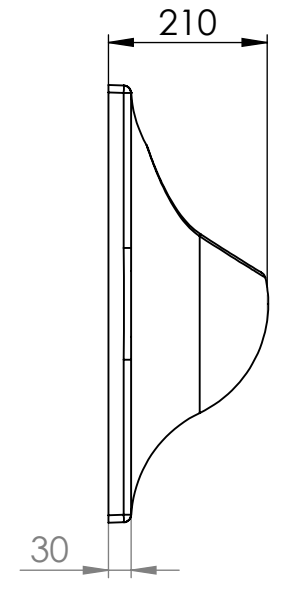

REVISIONS			
REV.	DESCRIPTION	DATE	BY

Plastic pot for plants

		<b>GÖTESSONS</b>			
Art.nr. 121210		Name PlantPanel			
Last saved by <b>Jonathan</b>	Last saved <b>2021-10-21</b>	Material <b>Felt</b>	Rev	Format <b>A4</b>	
Created by <b>Jonathan</b>	Created date <b>2021-10-14</b>		Scale <b>1:10</b>	Page <b>1/1</b>	