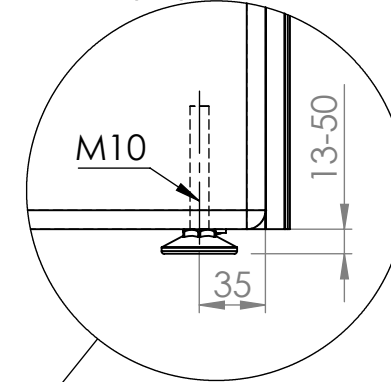

These measurements refer to the frame work and do not include upholstery, seam or zip

Tolerances (mm)			
Dimension			Deviation
(1)	-	20	±0,2
(20)	-	50	±0,5
(50)	-	200	±1,0
(200)	-		±2,0

Art.nr. 110770 & 110880		Name Half a Hut with front screens		
Last saved by Jonathan	Last saved 2018-10-24	Material x	Rev -	Format A4
Created by Jonathan	Created date 2018-01-18		Scale 1:30	Page 1/1

These measurements refer to the frame work and do not include upholstery, seam or zip

Tolerances (mm)			
Dimension			Deviation
(1)	-	20	±0,2
(20)	-	50	±0,5
(50)	-	200	±1,0
(200)	-		±2,0

110800:
cable channel inside

DETAIL B
SCALE 1 : 4
(x8)

GÖTESSONS

Material	x	Art.nr.	110700 & 110800	Blad	1/1	A4	
Skala	1:30	Sign.	Jonte	Benämning	The hut with front screens		
		Datum	2018-01-19			Rev	-

These measurements refer to the frame work and do not include upholstery, seam or zip

Tolerances (mm)			
Dimension			Deviation
(1)	-	20	±0,2
(20)	-	50	±0,5
(50)	-	200	±1,0
(200)	-		±2,0

DETAIL B
SCALE 1 : 4
(x8)

GÖTESSONS

Material	x	Art.nr.	110500 & 110600	Blad	1/1	A4
Skala	1:30	Sign.	Jonte	Benämning	The hut with front screens and door	
		Datum	2018-01-23			Rev
						-