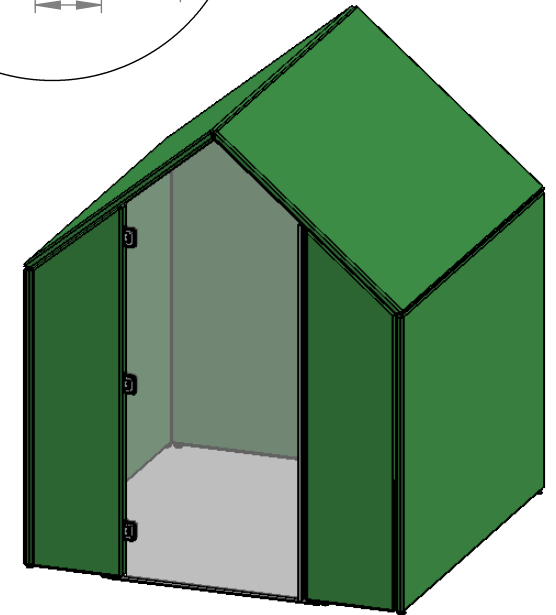

DETAIL B
SCALE 1 : 4
(x8)