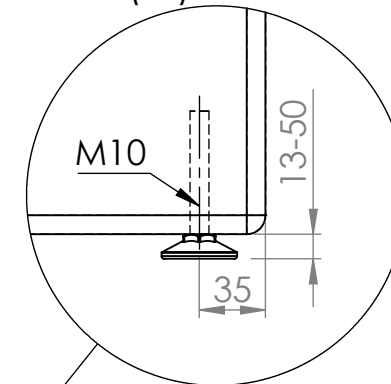

These measurements refer to the frame work and do not include upholstery, seam or zip

Tolerances (mm)			
Dimension			Deviation
(1)	-	20	±0,2
(20)	-	50	±0,5
(50)	-	200	±1,0
(200)	-		±2,0

Art.nr. 110770 & 110880		Name Half a Hut with front screens		
Last saved by Jonathan	Last saved 2018-10-24	Material x	Rev -	Format A4
Created by Jonathan	Created date 2018-01-18		Scale 1:30	Page 1/1

These measurements refer to the frame work and do not include upholstery, seam or zip

Tolerances (mm)			
Dimension			Deviation
(1)	-	20	±0,2
(20)	-	50	±0,5
(50)	-	200	±1,0
(200)	-		±2,0

110800:
cable channel inside

DETAIL B
SCALE 1 : 4
(x8)

GÖTESSONS

Material	x	Art.nr.	110700 & 110800	Blad	1/1	A4	
Skala	1:30	Sign.	Jonte	Benämning	The hut with front screens		
		Datum	2018-01-19			Rev	-

These measurements refer to the frame work and do not include upholstery, seam or zip

Tolerances (mm)			
Dimension			Deviation
(1)	-	20	±0,2
(20)	-	50	±0,5
(50)	-	200	±1,0
(200)	-		±2,0

DETAIL B
SCALE 1 : 4
(x8)

GÖTESSONS

Material	x	Art.nr.	110500 & 110600	Blad	1/1	A4
Skala	1:30	Sign.	Jonte	Benämning	The hut with front screens and door	
		Datum	2018-01-23			Rev
						-