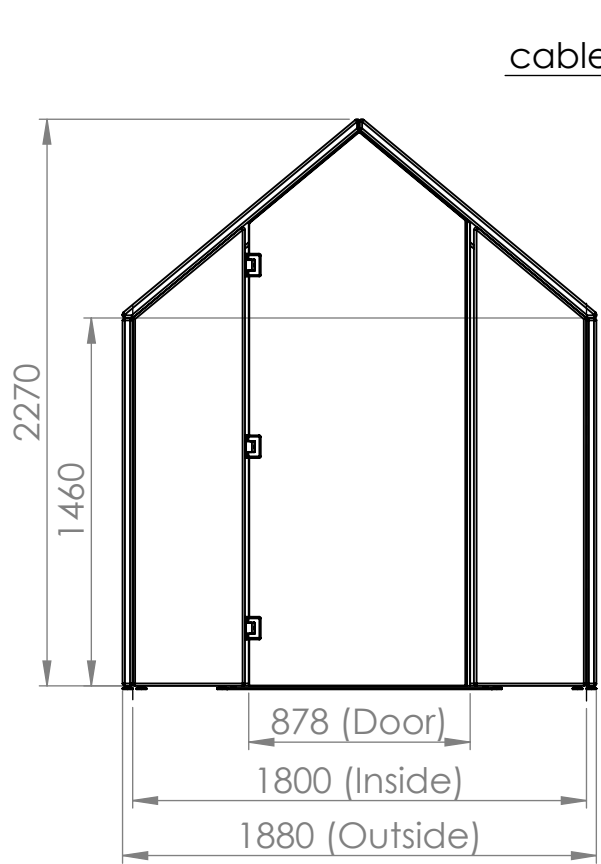

Material	x	Art.nr.	110400 / 110420	Blad	1/1	A4
Skala	1:35	Sign.	Tolle	Benämning	Half a Hut	
		Datum	2016-09-20			Rev
						-

110280 cable channel inside

These measurements shows the panels with upholstery, so depending on textiles, seam or zip the measurements may vary.

These measurements refer to the frame work and do not include upholstery, seam or zip

Tolerances (mm)			
Dimension			Deviation
(1)	-	20	±0,2
(20)	-	50	±0,5
(50)	-	200	±1,0
(200)	-		±2,0

110800:
cable channel inside

DETAIL B
SCALE 1 : 4
(x8)

GÖTESSONS

Material	x	Art.nr.	110700 & 110800	Blad	1/1	A4	
Skala	1:30	Sign.	Jonte	Benämning	The hut with front screens		
		Datum	2018-01-19			Rev	-

These measurements refer to the frame work and do not include upholstery, seam or zip

Tolerances (mm)			
Dimension			Deviation
(1)	-	20	±0,2
(20)	-	50	±0,5
(50)	-	200	±1,0
(200)	-		±2,0

DETAIL B
SCALE 1 : 4
(x8)

GÖTESSONS

Material	x	Art.nr.	110500 & 110600	Blad	1/1	A4
Skala	1:30	Sign.	Jonte	Benämning	The hut with front screens and door	
		Datum	2018-01-23			Rev
						-