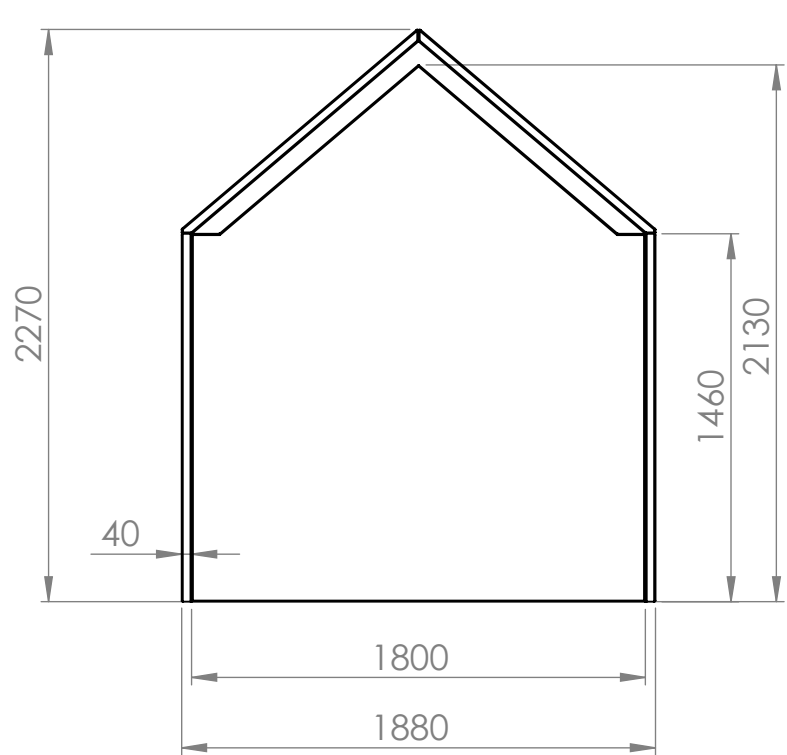

Tolerances (mm)			
Dimension			Deviation
(1)	-	20	±0,2
(20)	-	50	±0,5
(50)	-	200	±1,0
(200)	-		±2,0

These measurements shows the panels with upholstery, so depending on textiles, seam or zip the measurements may vary.

Material	x	Art.nr.	110400 / 110420	Blad	1/1	A4
Skala	1:35	Sign.	Tolle	Benämning	Half a Hut	
		Datum	2016-09-20			Rev
						-

110280 cable channel inside

These measurements shows the panels with upholstery, so depending on textiles, seam or zip the measurements may vary.

These measurements refer to the frame work and do not include upholstery, seam or zip

Tolerances (mm)			
Dimension			Deviation
(1)	-	20	±0,2
(20)	-	50	±0,5
(50)	-	200	±1,0
(200)	-		±2,0

Art.nr. 110770 & 110880		Name Half a Hut with front screens		
Last saved by Jonathan	Last saved 2018-10-24	Material x	Rev -	Format A4
Created by Jonathan	Created date 2018-01-18		Scale 1:30	Page 1/1

Tolerances (mm)			
Dimension			Deviation
(1)	-	20	±0,2
(20)	-	50	±0,5
(50)	-	200	±1,0
(200)	-		±2,0

DETAIL B
SCALE 1 : 4
(x8)

GÖTESSONS

Material	x	Art.nr.	110500 & 110600	Blad	1/1	A4
Skala	1:30	Sign.	Jonte	Benämning	The hut with front screens and door	
		Datum	2018-01-23			Rev
						-