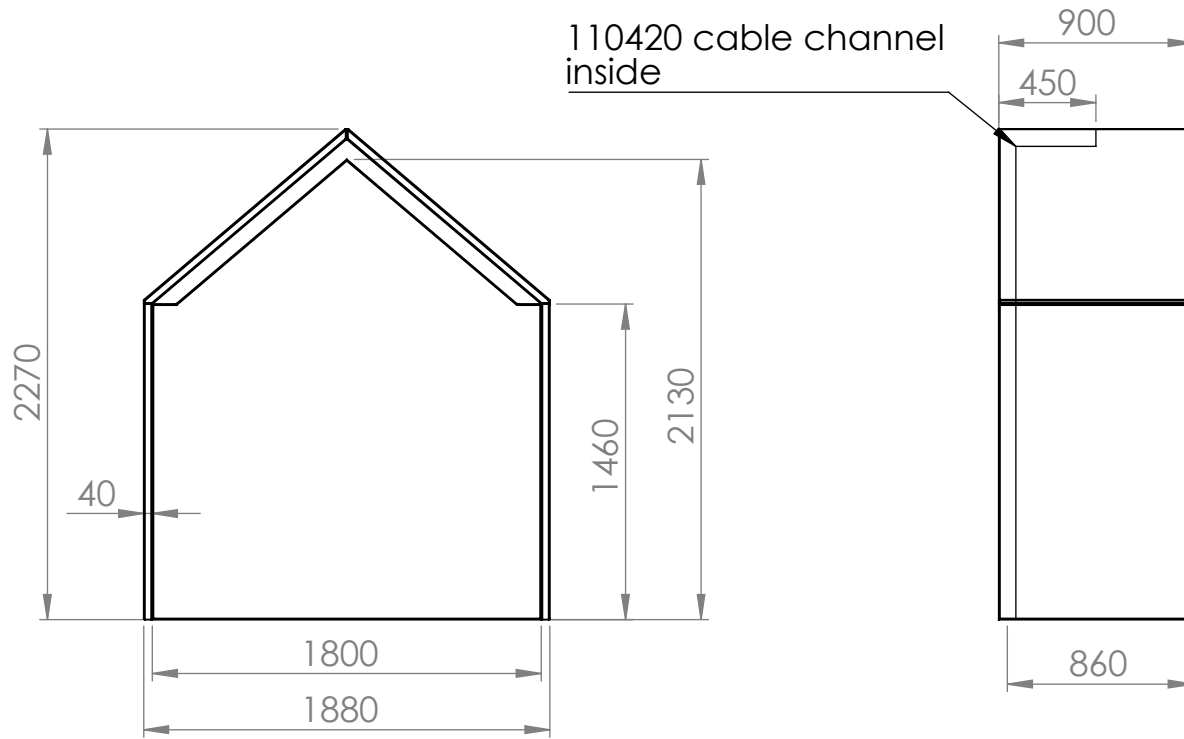

Tolerances (mm)			
Dimension			Deviation
(1)	-	20	±0,2
(20)	-	50	±0,5
(50)	-	200	±1,0
(200)	-		±2,0

These measurements shows the panels with upholstery, so depending on textiles, seam or zip the measurements may vary.

Material	x	Art.nr.	110400 / 110420	Blad	1/1	A4
Skala	1:35	Sign.	Tolle	Benämning	Half a Hut	
		Datum	2016-09-20			Rev
						-

110280 cable channel inside

These measurements shows the panels with upholstery, so depending on textiles, seam or zip the measurements may vary.

These measurements refer to the frame work and do not include upholstery, seam or zip

Tolerances (mm)			
Dimension			Deviation
(1)	-	20	±0,2
(20)	-	50	±0,5
(50)	-	200	±1,0
(200)	-		±2,0

Art.nr. 110770 & 110880		Name Half a Hut with front screens		
Last saved by Jonathan	Last saved 2018-10-24	Material x	Rev -	Format A4
Created by Jonathan	Created date 2018-01-18		Scale 1:30	Page 1/1

Tolerances (mm)			
Dimension			Deviation
(1)	-	20	±0,2
(20)	-	50	±0,5
(50)	-	200	±1,0
(200)	-		±2,0

DETAIL B
SCALE 1 : 4
(x8)

GÖTESSONS

Material	x	Art.nr.	110500 & 110600	Blad	1/1	A4
Skala	1:30	Sign.	Jonte	Benämning	The hut with front screens and door	
		Datum	2018-01-23			Rev
						-