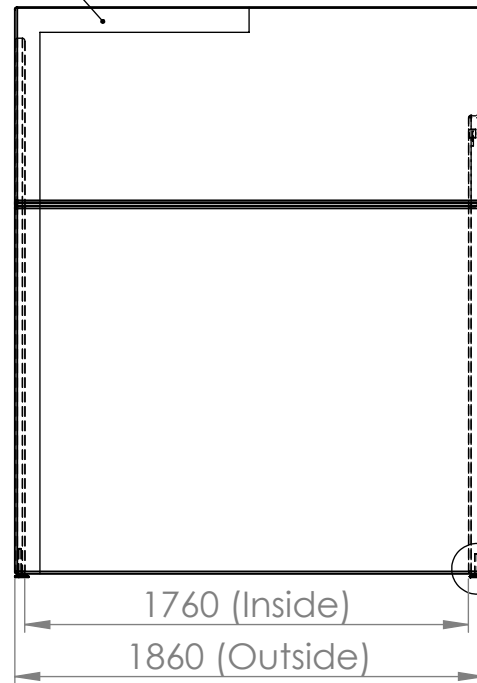

These measurements refer to the frame work and do not include upholstery, seam or zip

Tolerances (mm)			
Dimension			Deviation
(1)	-	20	±0,2
(20)	-	50	±0,5
(50)	-	200	±1,0
(200)	-		±2,0