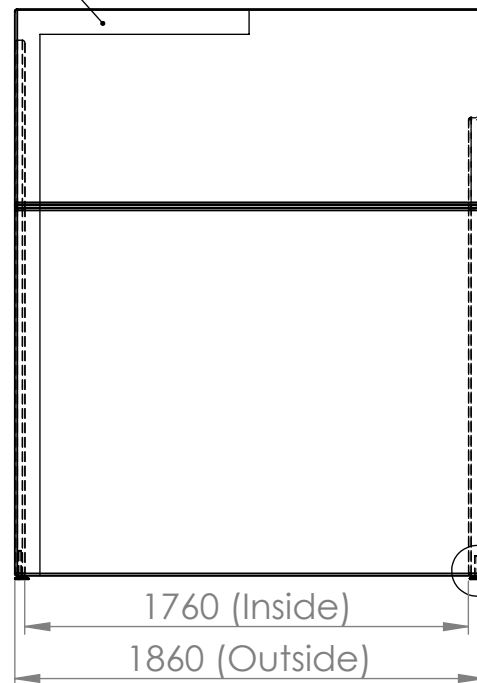

Tolerances (mm)			
Dimension			Deviation
(1)	-	20	±0,2
(20)	-	50	±0,5
(50)	-	200	±1,0
(200)	-		±2,0

These measurements shows the panels with upholstery, so depending on textiles, seam or zip the measurements may vary.

Material	x	Art.nr.	110400 / 110420	Blad	1/1	A4
Skala	1:35	Sign.	Tolle	Benämning	Half a Hut	
		Datum	2016-09-20			Rev
						-

110280 cable channel inside

These measurements shows the panels with upholstery, so depending on textiles, seam or zip the measurements may vary.

These measurements refer to the frame work and do not include upholstery, seam or zip

Tolerances (mm)			
Dimension			Deviation
(1)	-	20	±0,2
(20)	-	50	±0,5
(50)	-	200	±1,0
(200)	-		±2,0

Art.nr. 110770 & 110880		Name Half a Hut with front screens		
Last saved by Jonathan	Last saved 2018-10-24	Material x	Rev -	Format A4
Created by Jonathan	Created date 2018-01-18		Scale 1:30	Page 1/1

These measurements refer to the frame work and do not include upholstery, seam or zip

Tolerances (mm)			
Dimension			Deviation
(1)	-	20	±0,2
(20)	-	50	±0,5
(50)	-	200	±1,0
(200)	-		±2,0

110800:
cable channel inside