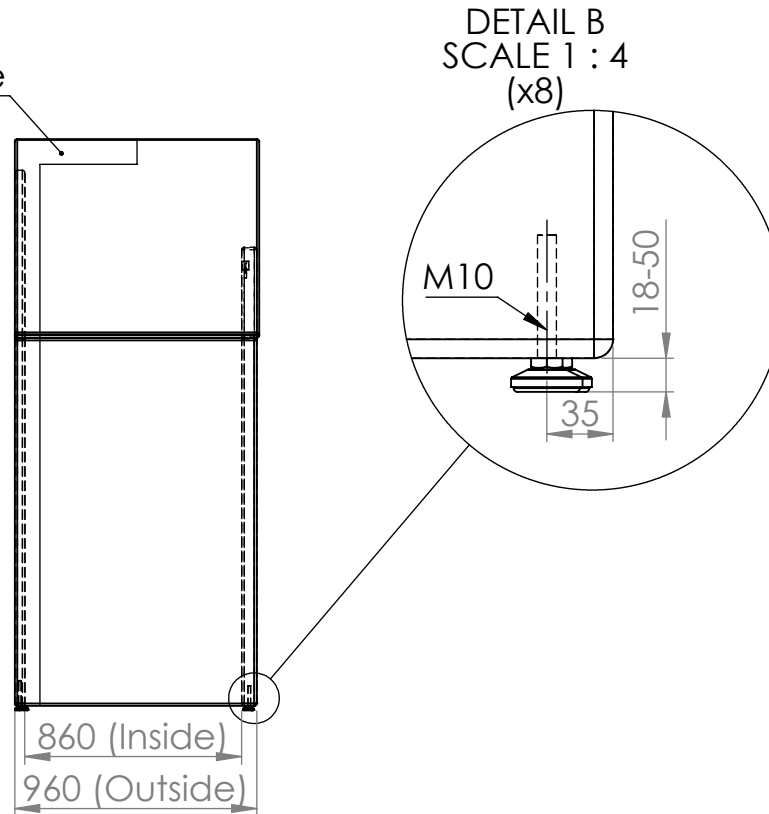

Tolerances (mm)			
Dimension			Deviation
(1)	-	20	±0,2
(20)	-	50	±0,5
(50)	-	200	±1,0
(200)	-		±2,0

These measurements shows the panels with upholstery, so depending on textiles, seam or zip the measurements may vary.

Material	x	Art.nr.	110400 / 110420	Blad	1/1	A4
Skala	1:35	Sign.	Tolle	Benämning	Half a Hut	
		Datum	2016-09-20			Rev
						-

110280 cable channel inside

These measurements shows the panels with upholstery, so depending on textiles, seam or zip the measurements may vary.

These measurements refer to the frame work and do not include upholstery, seam or zip

Tolerances (mm)			
Dimension			Deviation
(1)	-	20	±0,2
(20)	-	50	±0,5
(50)	-	200	±1,0
(200)	-		±2,0

Art.nr. 110770 & 110880		Name Half a Hut with front screens		
Last saved by Jonathan	Last saved 2018-10-24	Material x	Rev -	Format A4
Created by Jonathan	Created date 2018-01-18		Scale 1:30	Page 1/1

Tolerances (mm)			
Dimension			Deviation
(1)	-	20	±0,2
(20)	-	50	±0,5
(50)	-	200	±1,0
(200)	-		±2,0

DETAIL B
SCALE 1 : 4
(x8)

GÖTESSONS

Material	x	Art.nr.	110500 & 110600	Blad	1/1	A4
Skala	1:30	Sign.	Jonte	Benämning	The hut with front screens and door	
		Datum	2018-01-23			Rev
						-