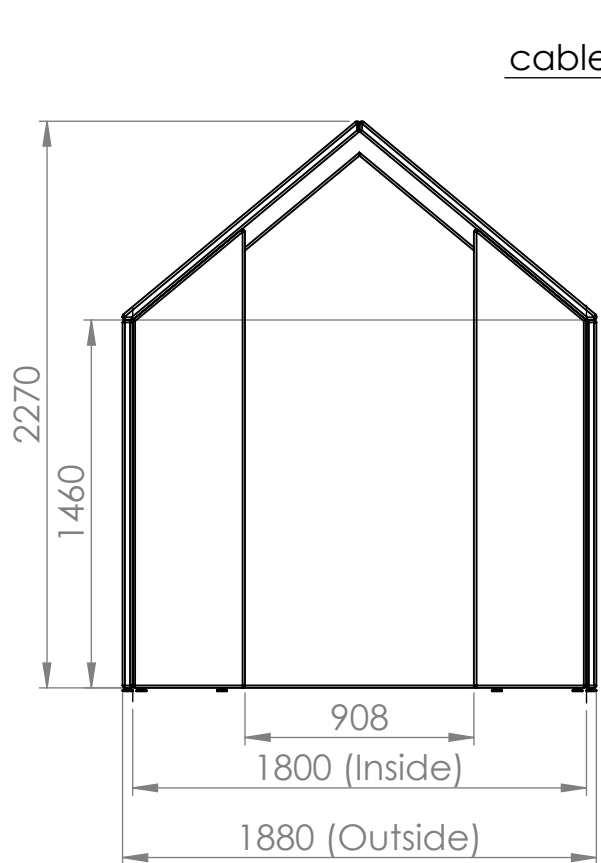

Material	x	Art.nr.	110400 / 110420	Blad	1/1	A4
Skala	1:35	Sign.	Tolle	Benämning	Half a Hut	
		Datum	2016-09-20			Rev
						-

110280 cable channel inside

These measurements shows the panels with upholstery, so depending on textiles, seam or zip the measurements may vary.

These measurements refer to the frame work and do not include upholstery, seam or zip

Tolerances (mm)			
Dimension			Deviation
(1)	-	20	±0,2
(20)	-	50	±0,5
(50)	-	200	±1,0
(200)	-		±2,0

Art.nr. 110770 & 110880		Name Half a Hut with front screens		
Last saved by Jonathan	Last saved 2018-10-24	Material x	Rev -	Format A4
Created by Jonathan	Created date 2018-01-18		Scale 1:30	Page 1/1

These measurements refer to the frame work and do not include upholstery, seam or zip

Tolerances (mm)			
Dimension			Deviation
(1)	-	20	±0,2
(20)	-	50	±0,5
(50)	-	200	±1,0
(200)	-		±2,0

110800:
cable channel inside

Tolerances (mm)			
Dimension			Deviation
(1)	-	20	±0,2
(20)	-	50	±0,5
(50)	-	200	±1,0
(200)	-		±2,0

DETAIL B
SCALE 1 : 4
(x8)

GÖTESSONS

Material	x	Art.nr.	110500 & 110600	Blad	1/1	A4
Skala	1:30	Sign.	Jonte	Benämning	The hut with front screens and door	
		Datum	2018-01-23			Rev
						-