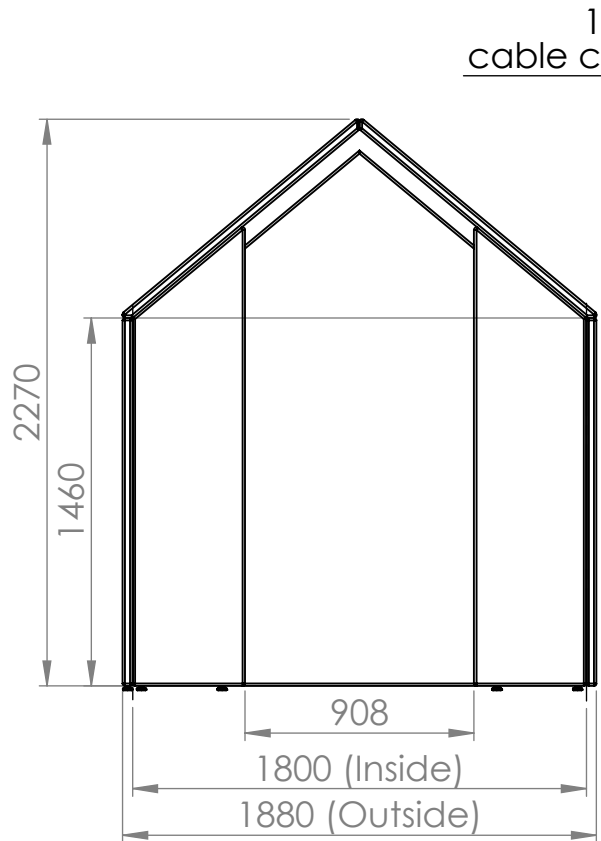

Tolerances (mm)			
Dimension			Deviation
(1)	-	20	±0,2
(20)	-	50	±0,5
(50)	-	200	±1,0
(200)	-		±2,0

These measurements shows the panels with upholstery, so depending on textiles, seam or zip the measurements may vary.

Material	x	Art.nr.	110400 / 110420	Blad	1/1	A4
Skala	1:35	Sign.	Tolle	Benämning	Half a Hut	
		Datum	2016-09-20			Rev
						-

110280 cable channel inside

These measurements shows the panels with upholstery, so depending on textiles, seam or zip the measurements may vary.

These measurements refer to the frame work and do not include upholstery, seam or zip

Tolerances (mm)			
Dimension			Deviation
(1)	-	20	±0,2
(20)	-	50	±0,5
(50)	-	200	±1,0
(200)	-		±2,0

Art.nr. 110770 & 110880		Name Half a Hut with front screens		
Last saved by Jonathan	Last saved 2018-10-24	Material x	Rev -	Format A4
Created by Jonathan	Created date 2018-01-18		Scale 1:30	Page 1/1

Tolerances (mm)			
Dimension			Deviation
(1)	-	20	±0,2
(20)	-	50	±0,5
(50)	-	200	±1,0
(200)	-		±2,0

DETAIL B
SCALE 1 : 4
(x8)

GÖTESSONS

Material	x	Art.nr.	110500 & 110600	Blad	1/1	A4
Skala	1:30	Sign.	Jonte	Benämning	The hut with front screens and door	
		Datum	2018-01-23			Rev
						-