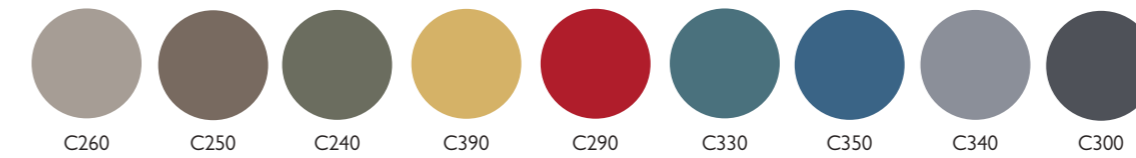

FINITURE - FINISHES - FINITIONS

STRUTTURA, FRONTALI, VASSOIO - STRUCTURE, FRONTALS, GLOVE COMPARTMENT - STRUCTURE, FRONTAUX, PLATEAU PUOR OBJETS

ME - Melaminico - Melamine - Mélamine

MC - Colore melaminico - Melamine color - Couleur mélaminé