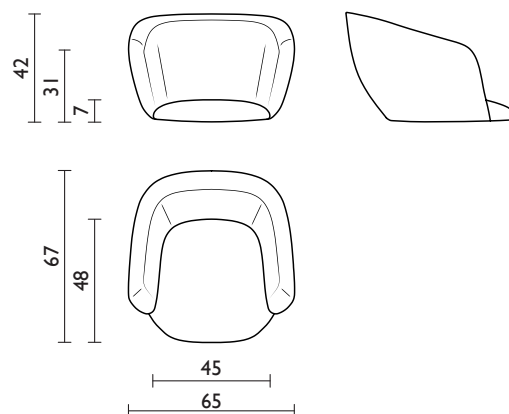

BONN

Little armchair

INFO AND MEASURES

Product code:	FB-BNN-000
Hole centres:	140x140 mm / 150x200 mm
Net weight:	7.5 kg
Required fabric:	170x140 cm

PADDING

Shell in flexible polyurethane made by casting in resin or aluminum molds.

- Density 60-70 kg/mc
- Fireproof material according to Italian class 1IM regulation
- Alternatively, California Technical Bulletin 117:2013 and English BS 5852-2-1982 on request

INTERNAL STRUCTURE

Shell: a metal frame is moulded in cold polyurethane foam. The padding has, where necessary, wooden or plastic stripes for stapling the fabric.

PACKAGING

The product is packed in cardboard boxes

- Box measures: 78x60x55 cm
- Product net weight: 7.5 kg
- Box weight: 2 kg
- Pieces per box: 1
- Gross weight (products+box): 9.5 kg
- Boxes per pallet 80x120: 8 (2.3 m³)

Product code:	FB-BNN-100
Hole centres:	140x140 mm / 150x200 mm
Net weight:	9.6 kg
Required fabric:	255x140 cm

PADDING

Shell (b) and backrest (a) in flexible polyurethane made by casting in resin or aluminum molds.