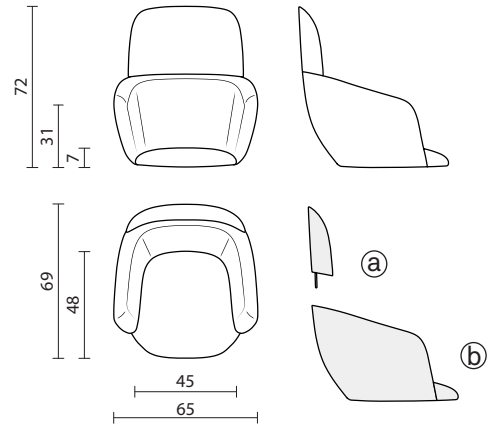

BONN

Little armchair

INFO AND MEASURES

Product code:	FB-BNN-000
Hole centres:	140x140 mm / 150x200 mm
Net weight:	7.5 kg
Required fabric:	170x140 cm

PADDING

Shell in flexible polyurethane made by casting in resin or aluminum molds.

PACKAGING

The product is packed in cardboard boxes

- Box measures: 78x60x55 cm
- Product net weight: 7.5 kg
- Box weight: 2 kg
- Pieces per box: 1
- Gross weight (products+box): 9.5 kg
- Boxes per pallet 80x120: 8 (2.3 m³)

BASES E ACCESSORIES

TF-BNN01

SB-VEN-N00

SB-680-N00

BONN

Little armchair with backrest

a: backrest
b: shell

INFO AND MEASURES

Product code:	FB-BNN-100
Hole centres:	140x140 mm / 150x200 mm
Net weight:	9.6 kg
Required fabric:	255x140 cm

PADDING

Shell (b) and backrest (a) in flexible polyurethane made by casting in resin or aluminum molds.