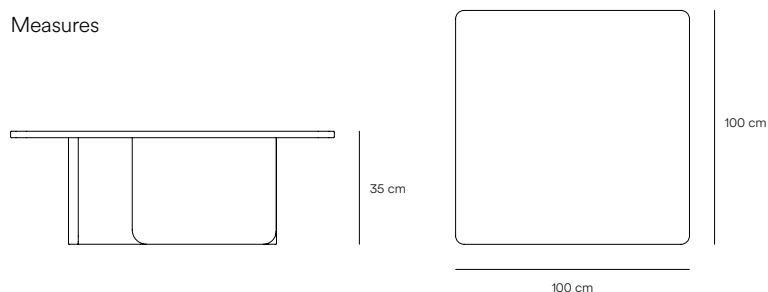

# Arq Coffee table

From an architecture perspective, the Arq table has been conceived as if it were a work of art.

Arq table consists of a series of vertical plane legs that support the table top. Architecture has been the inspiration of this collection to provide a clean and defined lines.

Designed by Cambres Design

Measures

Models

14775\_TE

14774\_TE

Finishes

Legs. Solid wood

Table top. Ash veneer