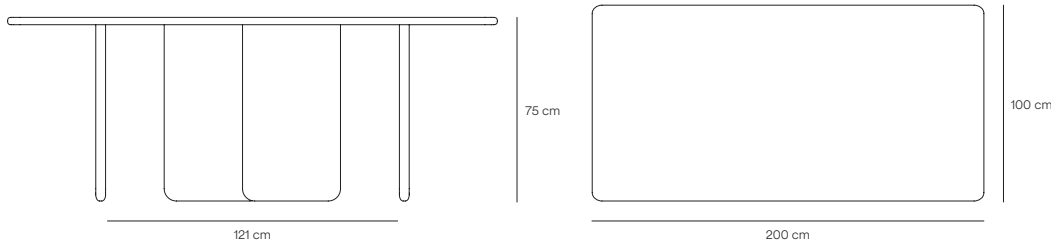

Arq Table

From an architecture perspective, the Arq table has been conceived as if it were a work of art.

Arq table consists of a series of vertical plane legs that support the table top. Architecture has been the inspiration of this collection to provide a clean and defined lines.

Designed by Cambres Design

Measures

Models

13641_TE

13642_TE

Finishes

Legs. Solid wood

Light natural