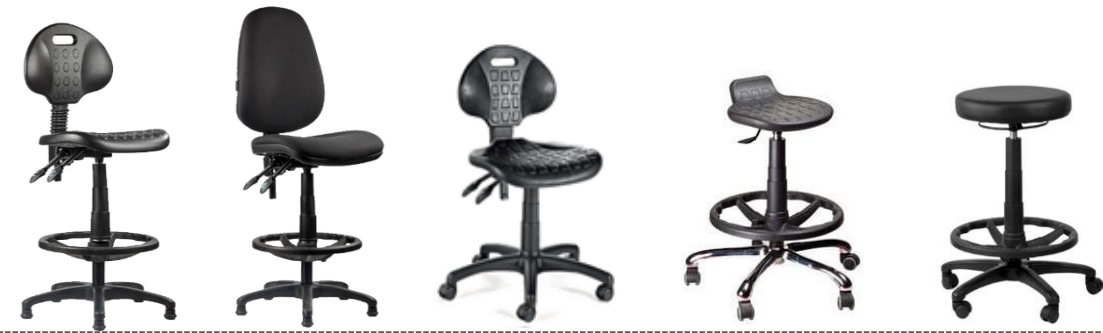

GALERI

SIMONA

CAESAR

WORKER

FLIGHT

VERTIGO

SIGMA DNA

LABORATORY